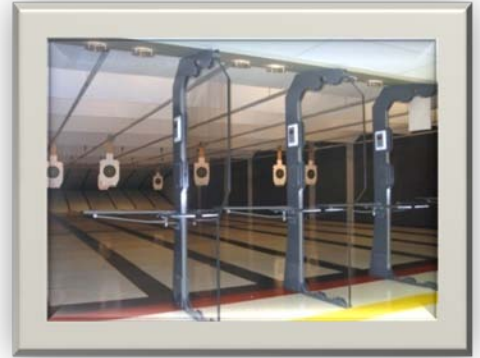

## INDOOR SHOOTING RANGE

**Seven 25 yard lanes / Handicap accessible**  
**Range Safety Officer in range at all times**  
**All handgun calibers up to .44 Magnum**  
**Jacketed, ball and lead ammo all allowed**

### **STANDARD RANGE RATES: \$25.00/ HR \$15.00/ 1/2HOUR**

Rates include eye & ear protection and targets

Two people can share a lane

**Guests can use their own guns, or try out a rental gun from our large selection**