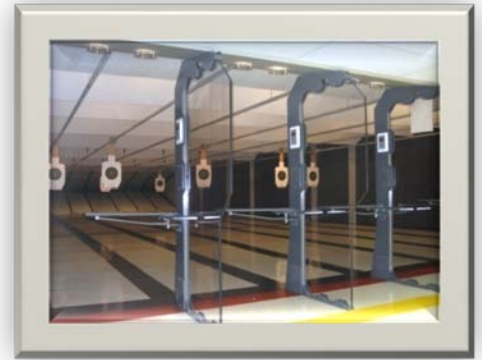

HOFFMAN'S GUN CENTER

INDOOR SHOOTING RANGE

Seven 25 yard lanes / Handicap accessible
Range Safety Officer in range at all times
All handgun calibers - even a 500 S&W Magnum
Jacketed, ball and lead ammo all allowed
Heated and air conditioned for year round enjoyment

RANGE INFORMATION

STANDARD RANGE RATES: \$25.00/ HR \$15.00/ ½HOUR

Rates include eye & ear protection and targets

Two people can share a lane

Guests can use their own guns, or try out a rental gun from our large selection